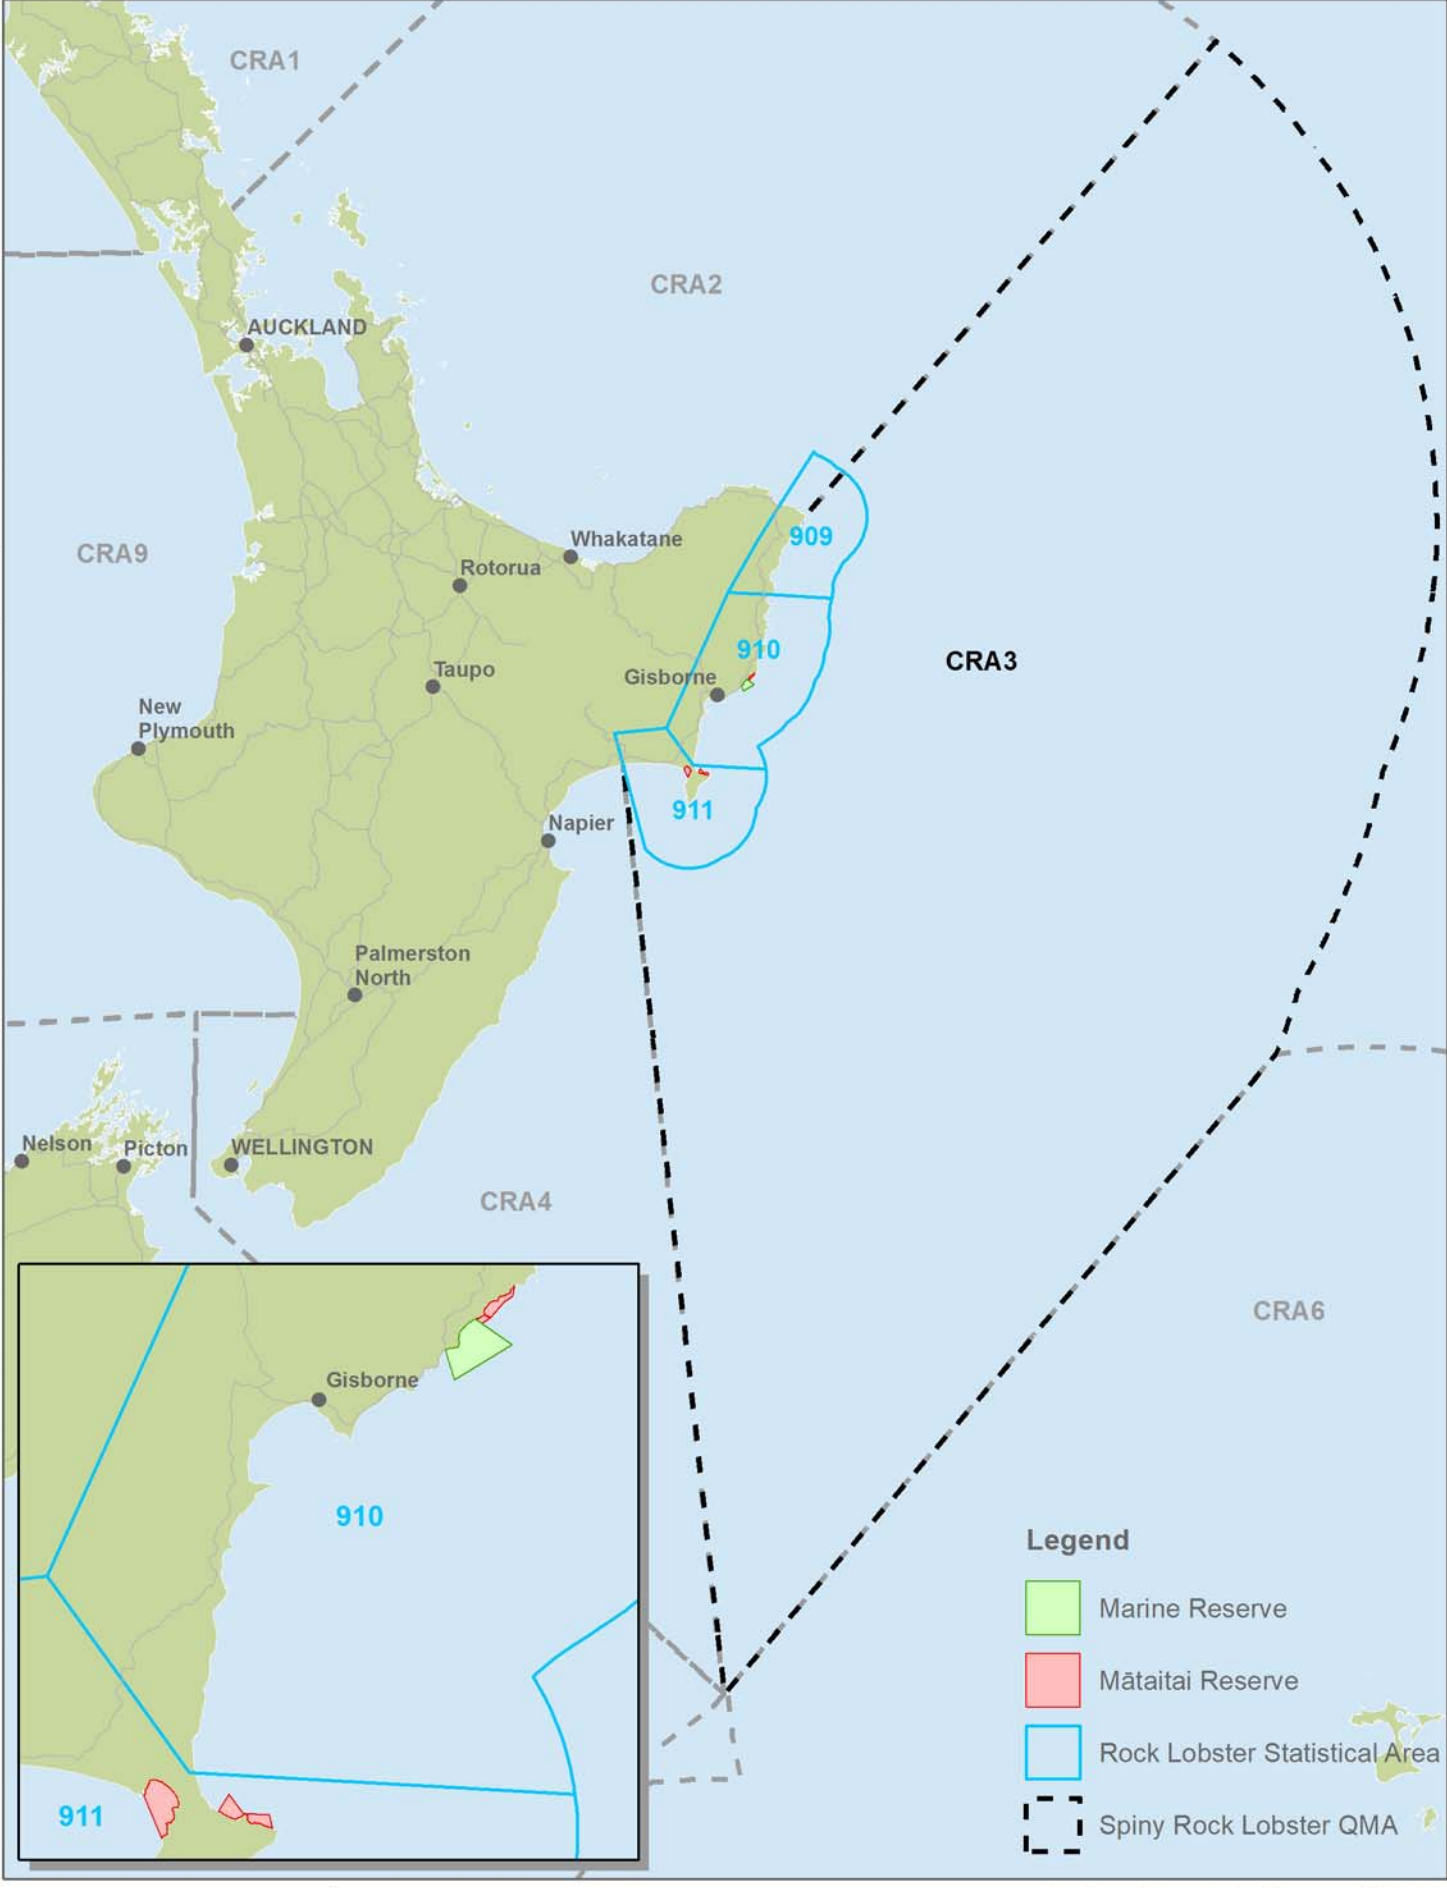

Legend

- Marine Reserve
- Mātaimai Reserve
- Rock Lobster Statistical Area
- Spiny Rock Lobster QMA

Ministry for Primary Industries
Manatū Ahu Matua

Spiny Rock Lobster QMA3

Data Attribution:
This map uses data sourced from LINZ under CC-BY.